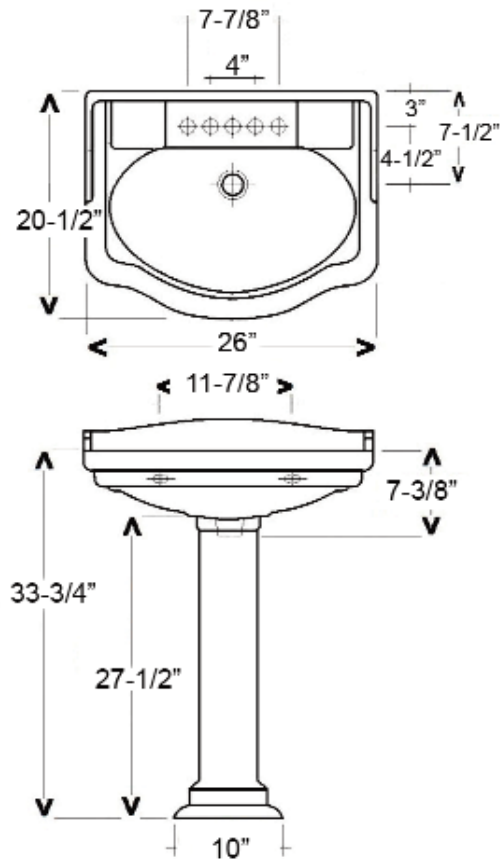

STANFORD 660 PEDESTAL LAVATORY

Cat. No.
3-84X

Faucet not included

W: 26"
D: 20 1/2"
Total Height: 35 3/4"
Height to top of the sink: 33 3/4"
Flange: 1 5/8"

Interior Dimensions:

Basin Interior: 21 3/8" x 12 3/4"
Basin Depth: 5 7/8"
Back of basin to center of faucet: 3"
Back of basin to center of drain: 7 1/2"
Mount bolts height: 31 1/8"
Mount holes cc: 11 7/8"
Faucet and spout holes: 1 1/8" (4")
1 3/8" (8")

Features:

- ▶ Made of Vitreous China
- ▶ Available for 4" CC or 8" Widespread
- ▶ Overflow
- ▶ Can Be Installed Using Toggle or Molly Bolts (not included)

*For ease of installation, order one of the following:

Dimensions of fixture are nominal and may vary within the range of tolerances established by ASME Standard A112.19.2-2008. Dimensions and specifications subject to change without notice.